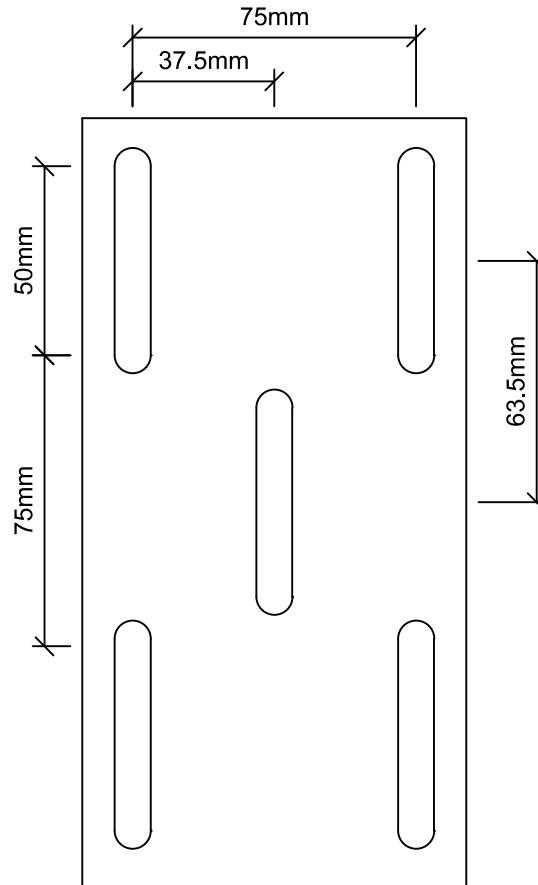

**TS1**  
9.5mm Wide Slots  
Open Area: 8.7%

**TS2**  
9.5mm Wide Slots  
Open Area: 11.6%

**TS3**  
9.5mm Wide Slots  
Open Area: 5.8%