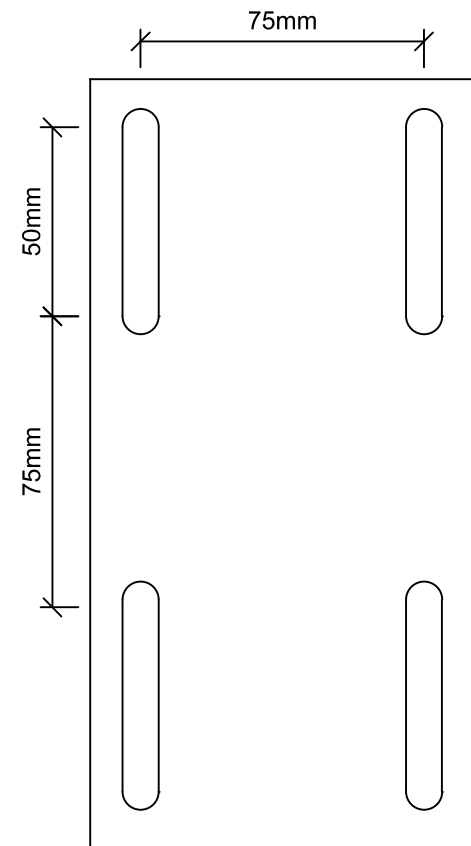

**TS1**  
9.5mm Wide Slots  
Open Area: 8.7%

**TS2**  
9.5mm Wide Slots  
Open Area: 11.6%

**TS3**  
9.5mm Wide Slots  
Open Area: 5.8%