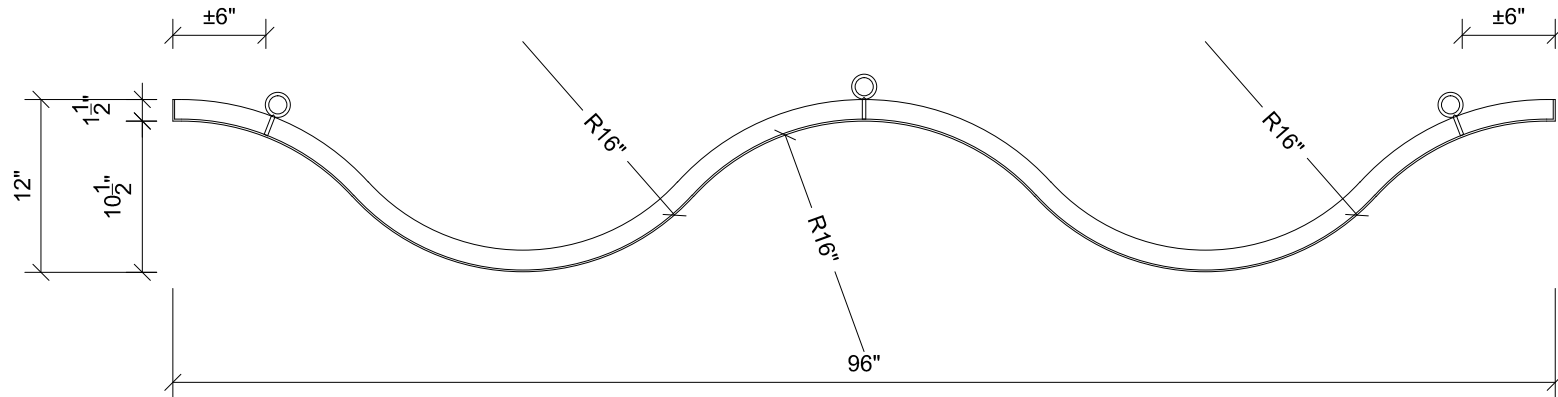

**ACOUSTISHELL™ SYMMETRICAL**

SCALE: 1" = 1'-0"  
TOP ISO VIEW

**ACOUSTISHELL™ SYMMETRICAL**

SCALE: 1" = 1'-0"  
SIDE ELEVATION  
FRP FINISH