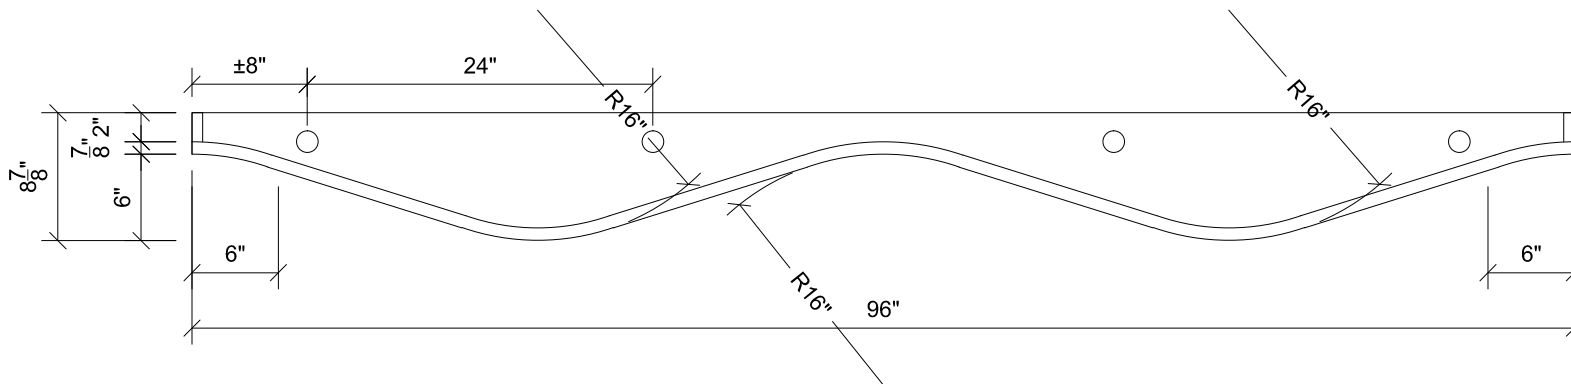

ACOUSTISHELL ARCWOOD™ SYMMETRICAL

SCALE: 1" = 1'-0"
TOP ISO VIEW

ACOUSTISHELL ARCWOOD™ SYMMETRICAL

SCALE: 1" = 1'-0"
SIDE ELEVATION