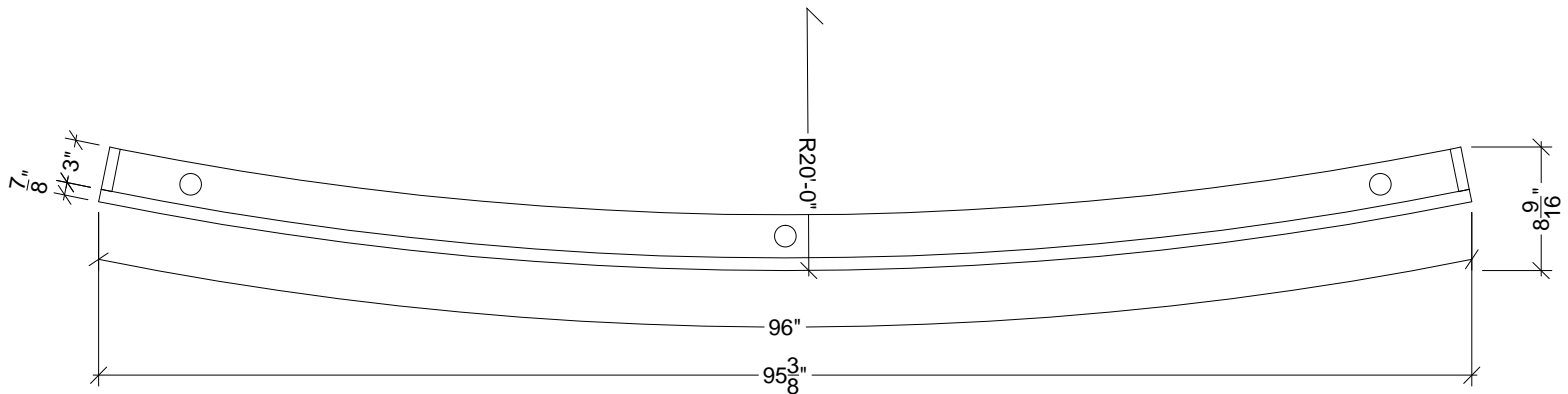

ACOUSTISHELL ARCWOOD™ - RIBS & RETURNS

SCALE: 1" = 1'-0"
TOP ISO VIEW

ACOUSTISHELL ARCWOOD™ - RIBS & RETURNS

SCALE: 1" = 1'-0"
SIDE ELEVATION