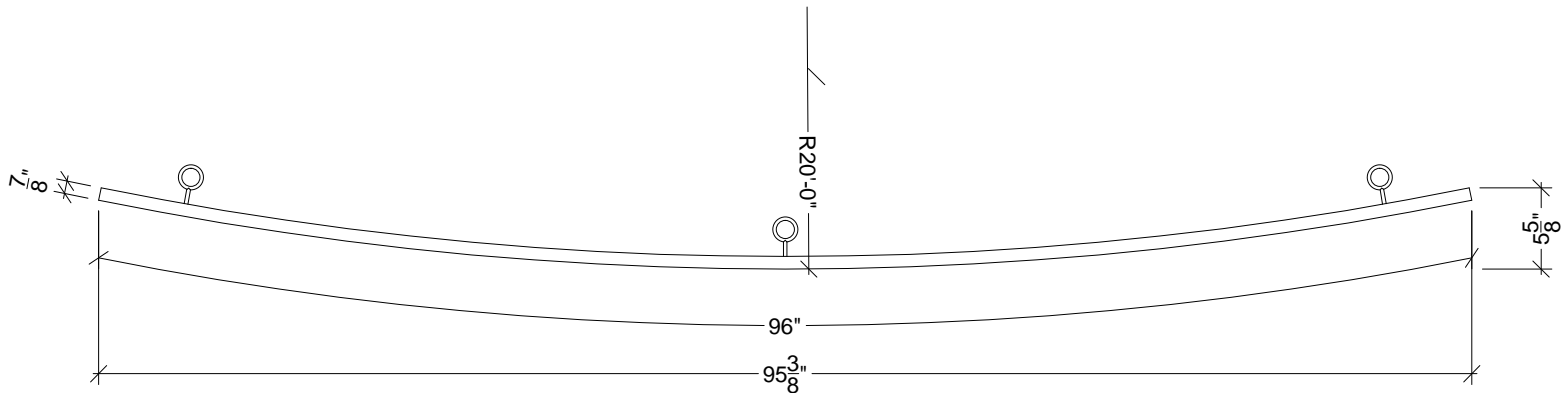

**ACOUSTISHELL ARCWOOD™ - ATTACHMENT POINTS**

SCALE: 1" = 1'-0"  
TOP ISO VIEW

**ACOUSTISHELL ARCWOOD™ - ATTACHMENT POINTS**

SCALE: 1" = 1'-0"  
SIDE ELEVATION